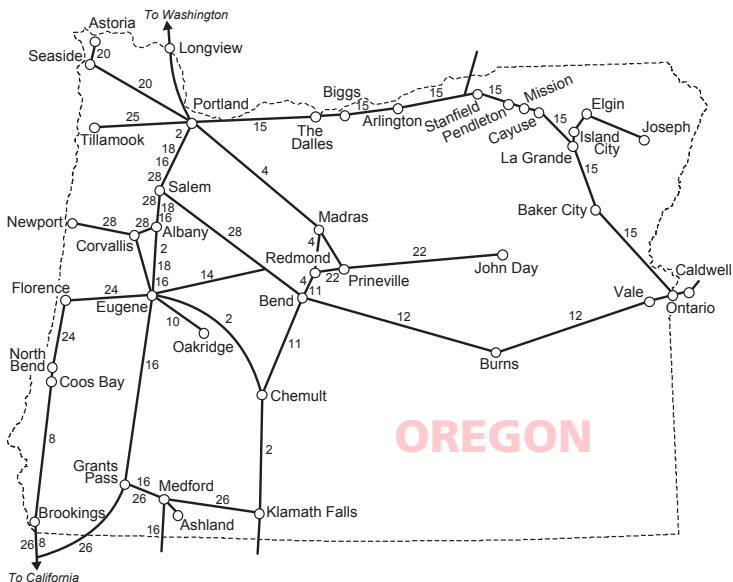

Oregon Intercity Passenger Timetables

www.oregon.gov/ODOT/PT/trips/oregon-passenger-timetable.pdf

Numbers on Map = Pages in Timetable

For Oregon Transit Information,
go to www.tripcheck.com and select
the Transportation Options tab.

MILL CREEK OFFICE PARK

555 13th St. N.E., Suite 3, Salem, OR 97301
Phone: 503-986-3300

FROM PORTLAND TO EUGENE

Train Number	Days of Operation	Portland (Union Station)	Oregon City	Woodburn	Salem	Albany	Eugene-Springfield	University of Oregon
Train 503	Mon-Fri	6:00 am	6:21 am	--	7:07 am	7:36 am	8:35 am	--
Thruway Bus 5515	Daily	7:00 am	--	#7:45 am	8:20 am	8:55 am	Drop Only 9:45 am	9:55 am
Train 505	Sat/Sun/Ho	8:30 am	8:51 am	--	9:37 am	10:06 am	11:05 am	--
Thruway Bus 5517	Daily	10:40 am	--	--	11:40 am	12:20 pm	Drop Only 1:10 pm	1:25 pm
Thruway Bus 5501	Daily	11:40 am	--	--	12:40 pm	1:15 pm	Drop Only 2:05 pm	2:20 pm
Coast Starlight Train 11	Daily	2:25 pm	--	--	3:37 pm	4:10 pm	5:03 pm	--
Thruway Bus 5513	Daily	3:35 pm	--	--	4:45 pm	5:20 pm	Drop Only 6:10 pm	6:25 pm
Thruway Bus 5579	Daily	4:10 pm	--	#4:45 pm	5:40 pm	--	--	--
Train 507	Daily	6:05 pm	6:26 pm	--	7:12 pm	7:41 pm	8:40 pm	--
Thruway Bus 5519	Daily	7:00 pm	--	--	8:00 pm	8:40 pm	Drop Only 9:30 pm	9:45 pm
Thruway Bus 5509	Daily	9:30 pm	#10:05 pm	--	#10:55 pm	#11:35 pm	Drop Only 12:25 am	12:35 am

= Tickets are not available at this station at bus departure. Passengers must have pre-purchased ticket to board.

For Portland ↔ Eugene

4 digit "train number" = "Cascades POINT bus"
3 digit "train number" = "Cascades train"
2 digit "train number" = "Coast Starlight train"