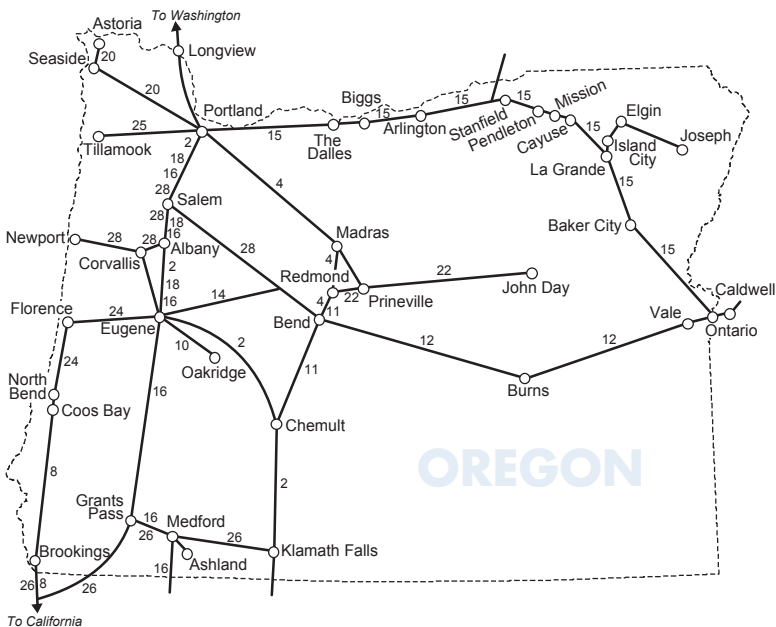

Oregon Intercity Passenger Timetables

www.oregon.gov/ODOT/PT/trips/oregon-passenger-timetable.pdf

Numbers on Map = Pages in Timetable

**Oregon
Department
of Transportation**

For Oregon Transit Information,
go to www.tripcheck.com and select
the Transportation Options tab.

Connections south to Los Angeles, CA.

(KLAMATH FALLS) FROM EUGENE TO PORTLAND

Train Number	Days of Operation	Klamath Falls (Amtrak)	Chemult (Bend/Sunriver)	University of Oregon	Eugene-Springfield	Albany (Corvallis)	Salem	Oregon City	Portland (Union Station)
500	Sun-Sat	-:-	-:-	-:-	5:30 am	6:13 am	6:42 am	7:24 am	Drop Only 8:30 am
504	Sun-Sat	-:-	-:-	-:-	9:00 am	9:43 am	10:12 am	10:54 am	11:35 am
Thruway Bus 5516	Sun-Sat	-:-	-:-	11:00 am	11:25 am	12:20 pm	12:50 pm	-:-	2:00 pm
*14	Sun-Sat	8:25 am	9:40 am	-:-	12:36 pm	1:22 pm	1:55 pm	-:-	Drop Only 3:32 pm
Thruway Bus 5528	Sun-Sat	-:-	-:-	12:50 pm	1:15 pm	2:05 pm	2:40 pm	-:-	3:45 pm
Thruway Bus 5508	Sun-Sat	-:-	-:-	2: 10 pm	2:30 pm	3:20 pm	3:55 pm	-:-	5:30 pm
Thruway Bus 5588	Fri/Sun	-:-	-:-	3:10 pm	3:35 pm	-:-	-:-	-:-	5:30 pm

Connecting north to Vancouver, BC.

*Check for late train.

FROM PORTLAND TO BEND

Days of Operation	Portland (Union Station)	Portland Airport	Gresham MAX (Cleveland Station)	Sandy (Safeway)	Welches (76 Union Station)	Government Camp (Huckleberry Inn)
Sun-Sat	1:30 pm	2:00 pm	2:25 pm	Flag Stop	Flag Stop	Flag Stop
Fri & Sun	6:00 pm	6:30 pm	6:55 pm	Flag Stop 7:15 pm	Flag Stop 7:30 pm	Flag Stop 7:45 pm